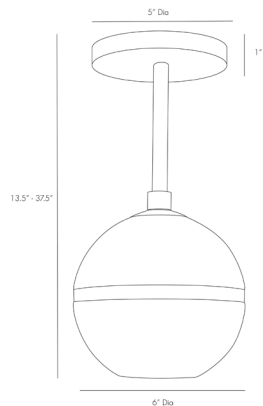

ARTERIOS

NOBLE PENDANT

49063
H: 13.5 IN, Dia: 6.00 IN
Antique Brass
Contract Suitable As Is

Thick crystal, sculpted into an optical globe, creates the extraordinary shade of this pendant lamp. The center is carved out to fit a single light, which is concealed in its frosted texture, giving the light a filtered glow. It's accented with a band of stainless steel, which matches the stem in an antique brass finish. Additional pipe available (PIPE-180). Damp-rated, although limited covered outdoor conditions may affect finish.

APPEARANCE

Material	Crystal, Steel
Finish	Antique Brass
Top Coat/Sealant	true

DIMENSIONS

Pendant	H: 6 IN, Dia: 6.00 IN
Minimum Hanging Height	13.5 IN
Maximum Hanging Height	37.5 IN
Canopy	H: 1 IN, Dia: 5.00 IN

WIRING

Rating	Damp
Cord	10 FT, Clear/Silver, SPT-2
Socket	1, Type B--E12 Other
Maximum Watt	60
Voltage	110-120 V

CERTIFICATIONS

Cerifications	Mexico United States, Canada
---------------	---------------------------------

COMPLIANCY

UL/ETL	Yes
RoHS	true

SHIPPING

Product Weight	9 LBS
Gross Weight 1	10.5 LBS
Shipping Box 1	H: 9 IN, L: 15 IN, W: 9 IN

REPLACEMENT PARTS

Replacement Part 1	PIPE-180
Replacement Part 1 Dim	(1) 4", (1) 6", and (1) 12"
Replacement Part 2	CANOPY-248
Replacement Part 2 Dim	1" c 5"